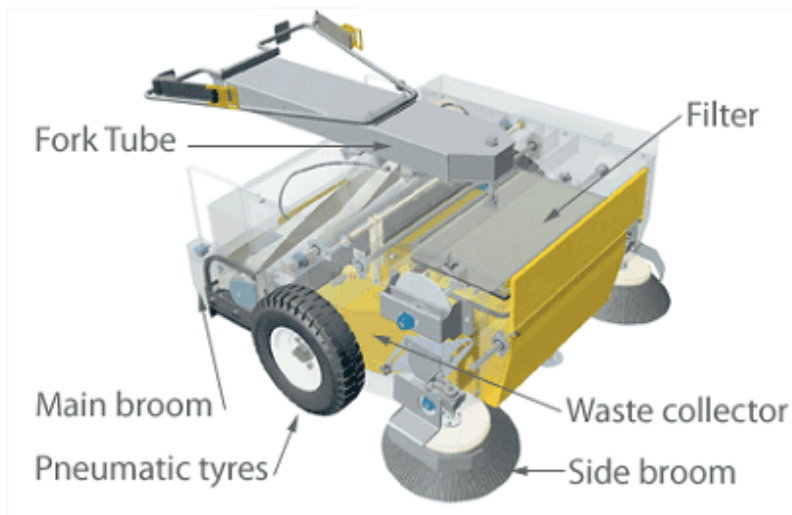

Specifications

Cleaning width:	1524 mm
Main brush width:	965 mm
Main brush diameter:	305 mm
Side brush diameter:	458 mm
Waste collector capacity:	400 kg
Waste collector content:	255 liter
Pneumatic tyres:	136 mm x 464 mm
Max fork dimensions (W x T x L):	230 mm x 80 mm x unlimited length
Maximum fork spread measured over the forks:	510 mm
Outside sweeper dimensions (W x L x H):	1524 mm x 1749 mm x 936 mm
Weight:	473 kg
Centre of gravity unloaded:	1010 mm
Centre of gravity loaded:	1220 mm